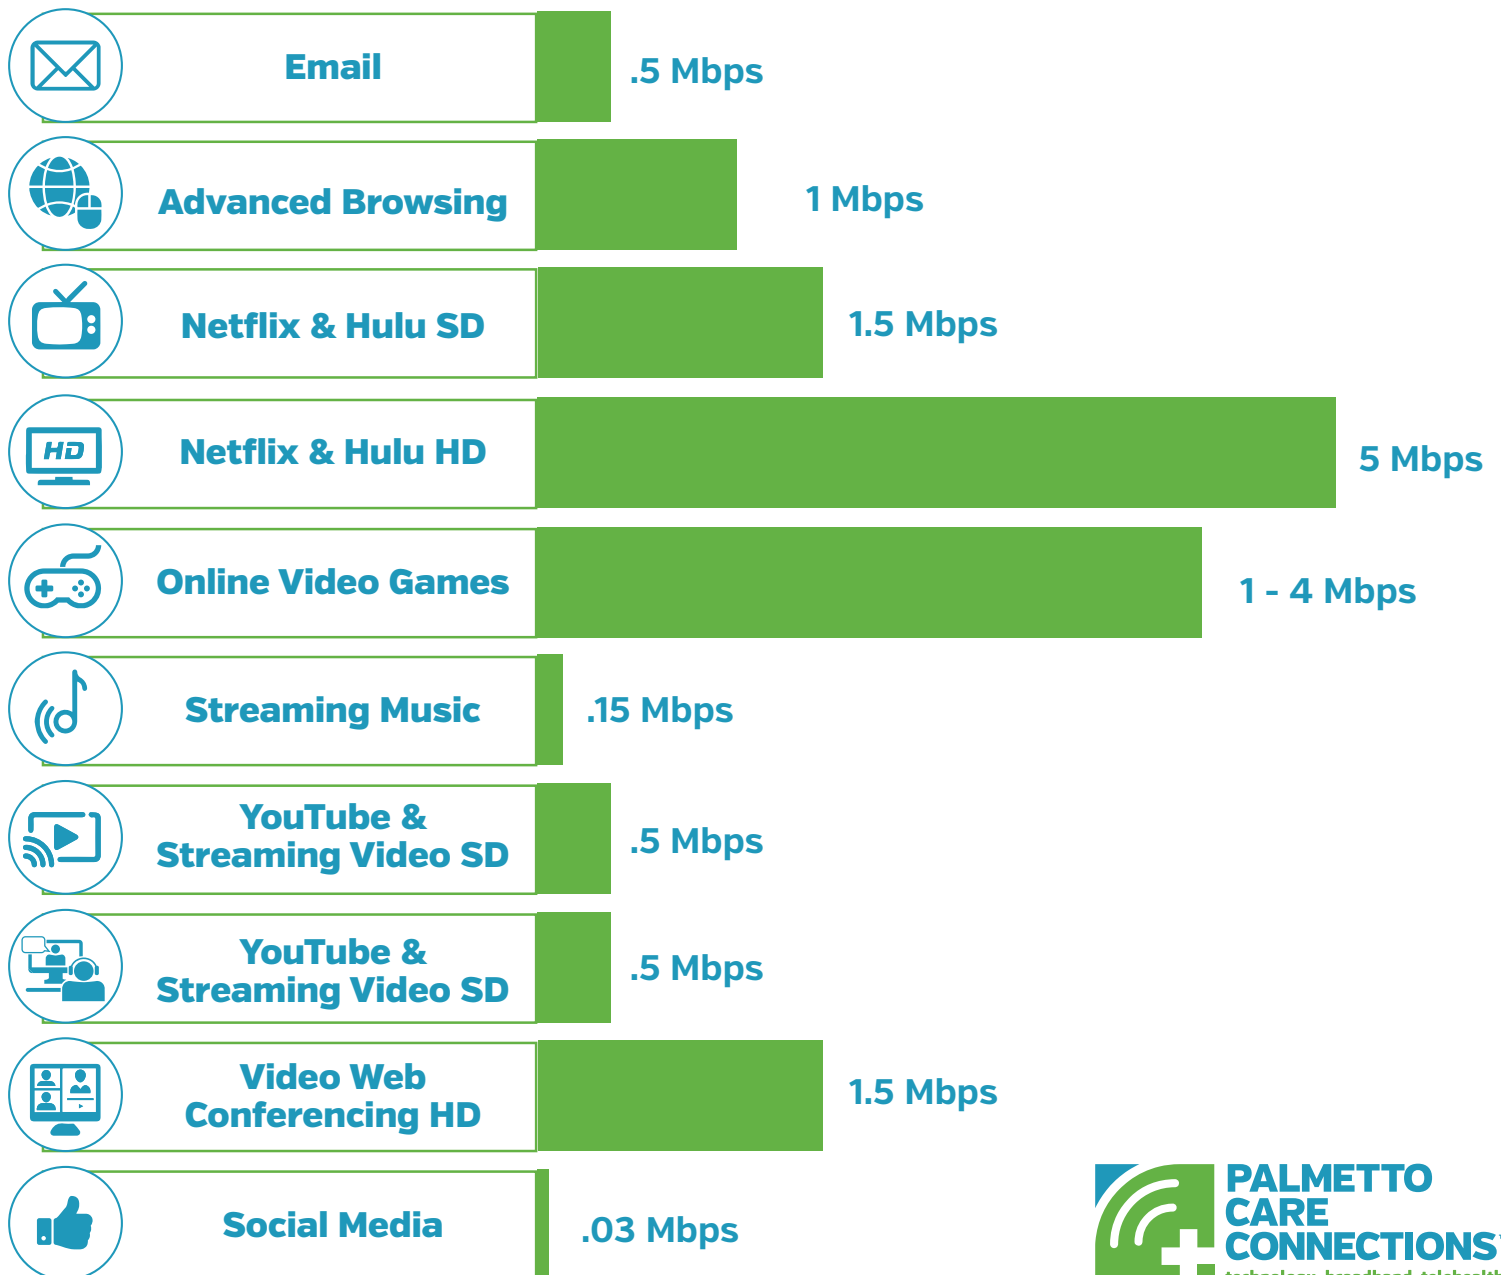

HOW MUCH INTERNET SPEED DO I NEED?

Single Device Guide

For this...

you need *at least* this.

HOW MUCH INTERNET SPEED DO I NEED?

Multiple Device Guide

	Light Use [Basic functions: email, browsing, basic video, VoIP, Internet radio]	Moderate Use [Basic functions plus <i>one high-demand application</i> : streaming HD video, multiparty video conferencing, online gaming, telecommuting]	High Use [Basic functions plus <i>more than one</i> high-demand application running at the same time]
1 user on 1 device	Basic	Basic	Medium
2 users or devices at a time	Basic	Medium	Medium/Advanced
3 users or devices at a time	Medium	Medium	Advanced
4 users or devices at a time	Medium	Advanced	Advanced

Basic Service = 3 to 8 Mbps*
 Medium Service = 12 to 25 Mbps